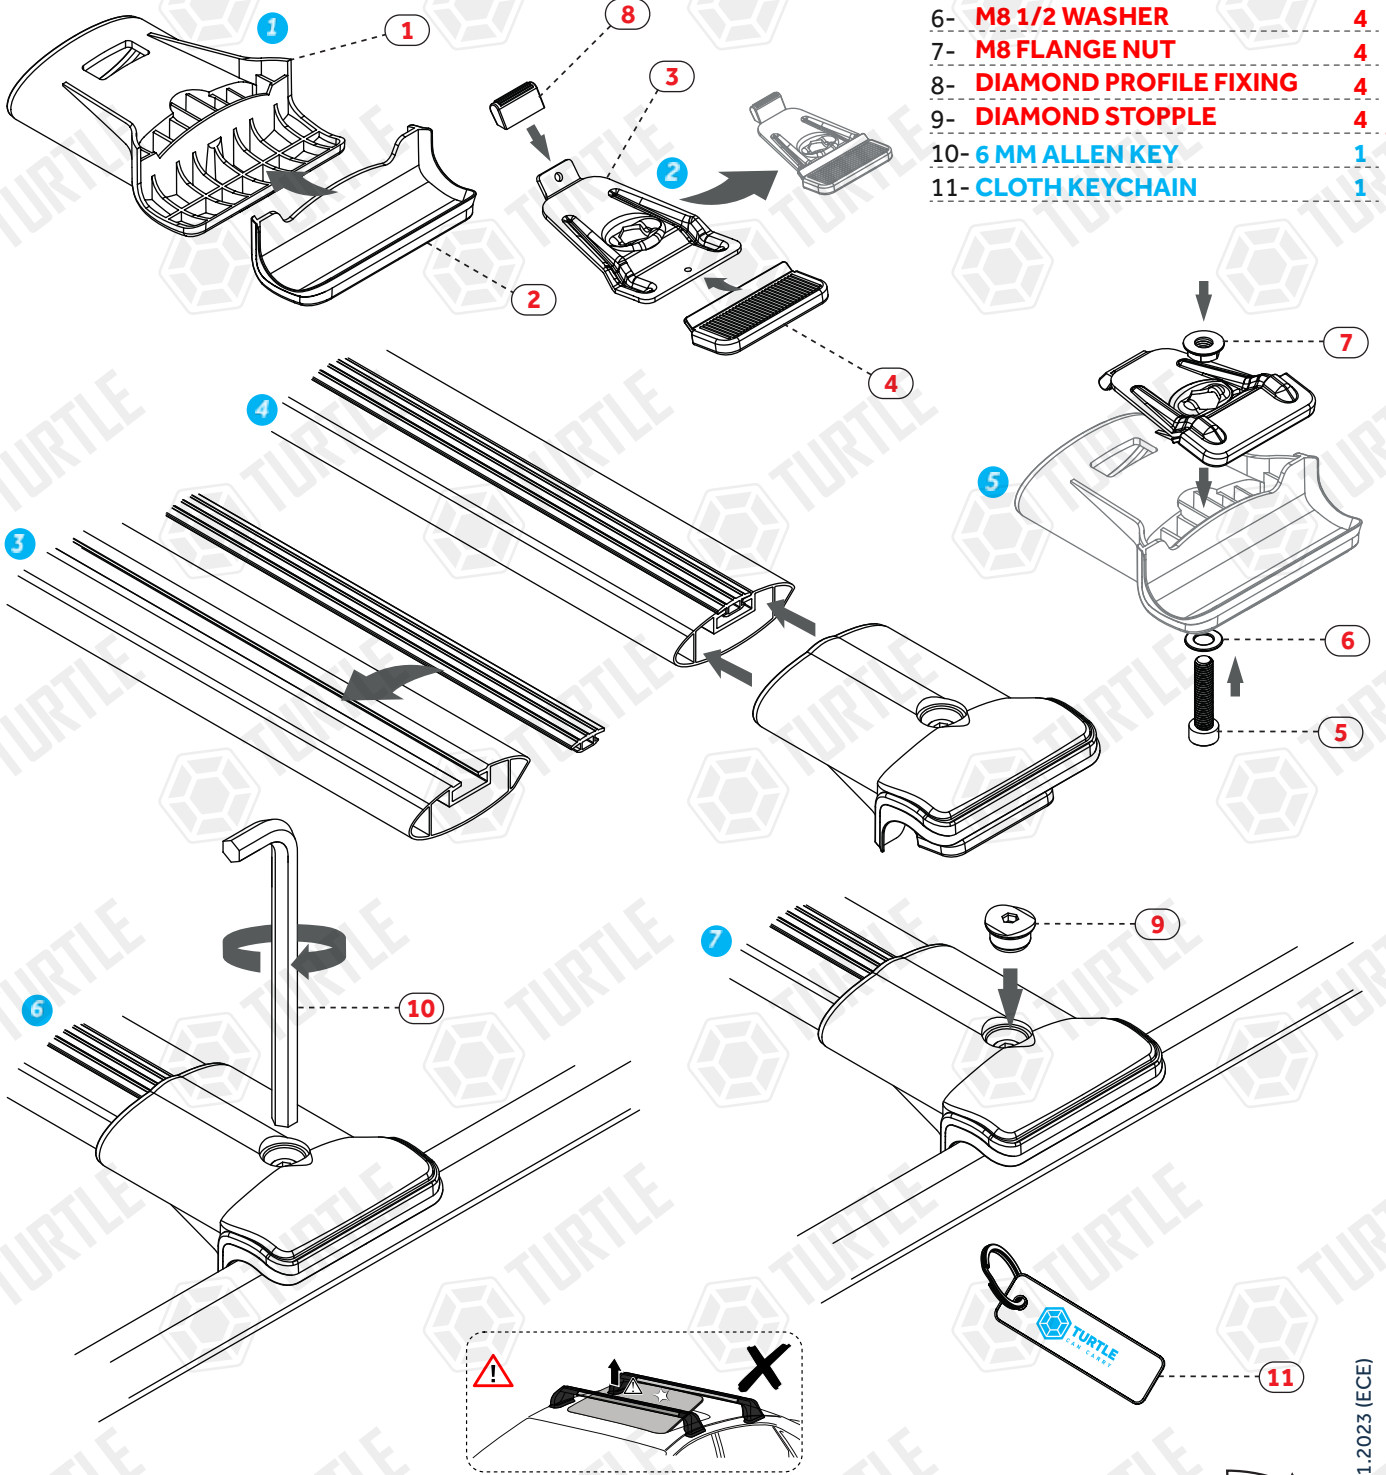

### ASSEMBLY INSTRUCTIONS (ROOF RACK)

Product Code: MC09001 (Diamond v2 - Basic Kit)

Şekilde gösterilen aşamalara göre ürün montajını yapabilirsiniz.

You can assemble the product according to the steps shown in the figure.

### PACKAGE INCLUDED

1-	DIAMOND BODY	4
2-	DIAMOND BODY RUBBER	4
3-	DIAMOND 9001 CHIN	4
4-	DIAMOND CHIN RUBBER	4
5-	M8x35 INBUS BOLT	4
6-	M8 1/2 WASHER	4
7-	M8 FLANGE NUT	4
8-	DIAMOND PROFILE FIXING	4
9-	DIAMOND STOPPLE	4
10-	6 MM ALLEN KEY	1
11-	CLOTH KEYCHAIN	1