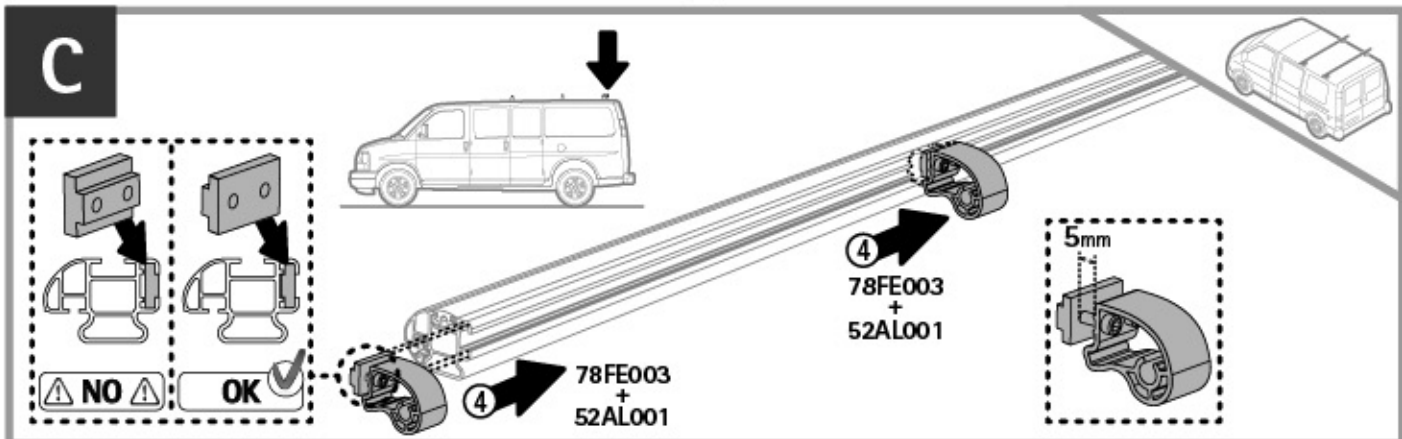

ART. N11030  
**KP-0** / **64cm**

① RULLIERA

② ROLLER KIT

① ADATTO PER

② SUITABLE FOR

**Kargo-Plus** series  
Alluminio / Aluminium

**NORDDRIVE**<sup>®</sup>  
TRANSPORT SOLUTIONS

ART. N11030  
**KP-0** / **64cm**