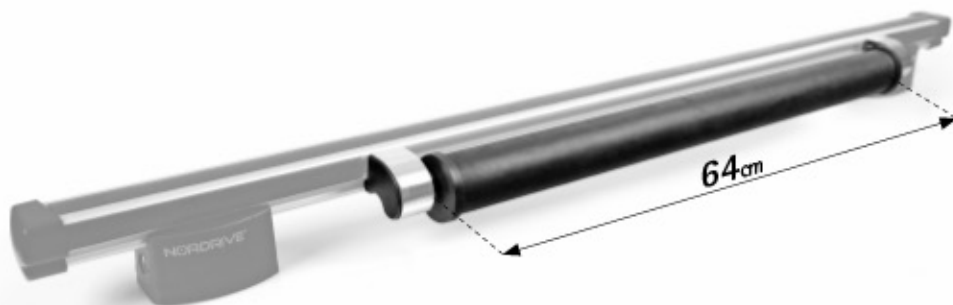

ART. N11030  
**KP-0** / **64cm**

① RULLIERA

② ROLLER KIT

① ADATTO PER

② SUITABLE FOR

**Kargo-Plus** series  
Alluminio / Aluminium

**NORDDRIVE**<sup>®</sup>  
TRANSPORT SOLUTIONS

ART. N11030  
**KP-0** / **64cm**