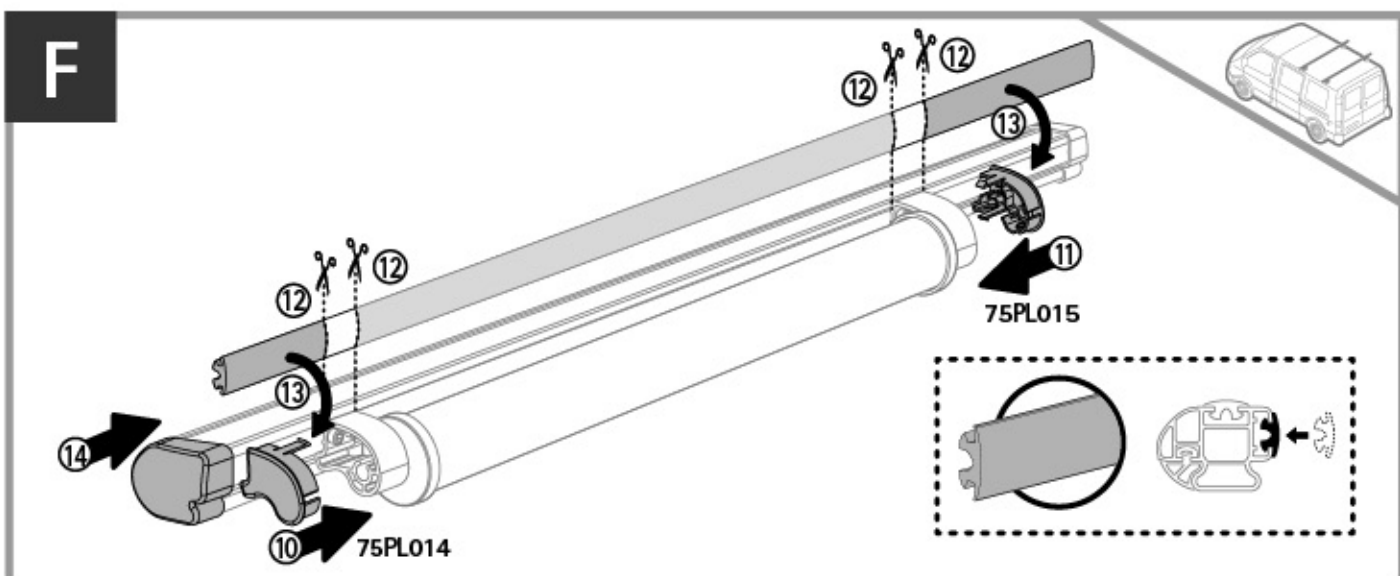

ART. N11030  
**KP-0** / **64cm**

① RULLIERA

② ROLLER KIT

① ADATTO PER

② SUITABLE FOR

**Kargo-Plus** series  
Alluminio / Aluminium

**NORDDRIVE**<sup>®</sup>  
TRANSPORT SOLUTIONS

ART. N11030  
**KP-0** / **64cm**