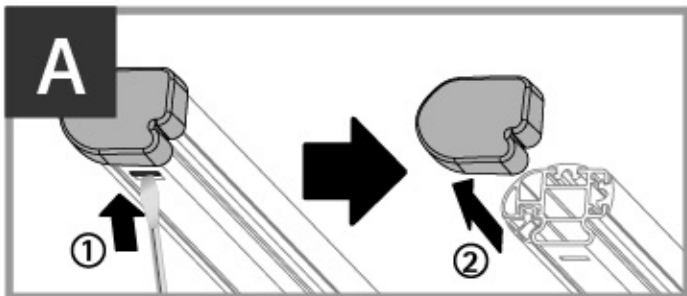

ART. N11030  
**KP-0** / **64cm**

① RULLIERA

② ROLLER KIT

① ADATTO PER

② SUITABLE FOR

**Kargo-Plus** series  
Alluminio / Aluminium

**NORDDRIVE**<sup>®</sup>  
TRANSPORT SOLUTIONS

ART. N11030  
**KP-0** / **64cm**