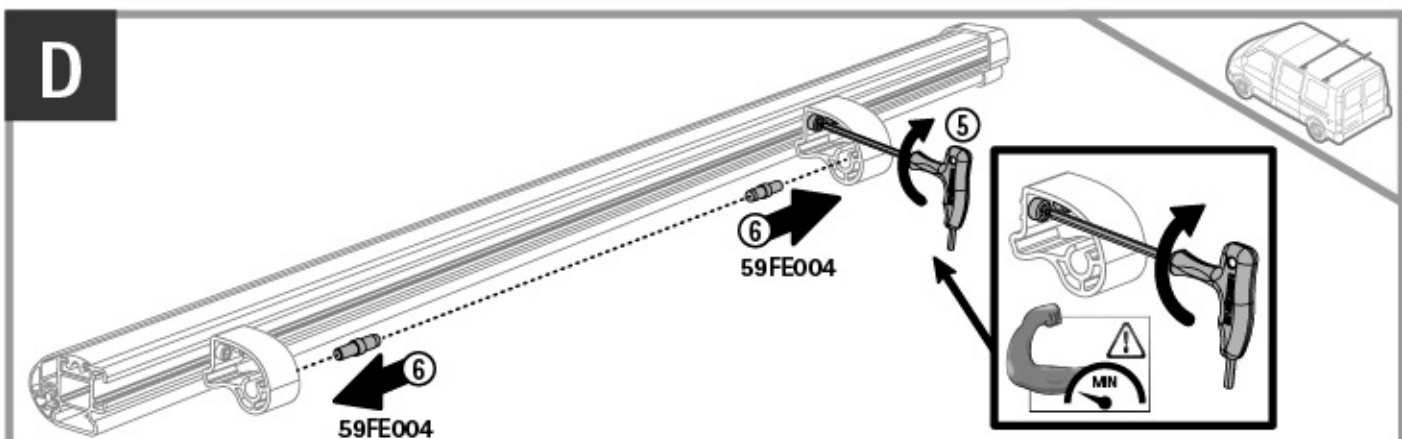

ART. N11030  
**KP-0** / **64cm**

① RULLIERA

② ROLLER KIT

① ADATTO PER

② SUITABLE FOR

**Kargo-Plus** series  
Alluminio / Aluminium

**NORDDRIVE**<sup>®</sup>  
TRANSPORT SOLUTIONS

ART. N11030  
**KP-0** / **64cm**