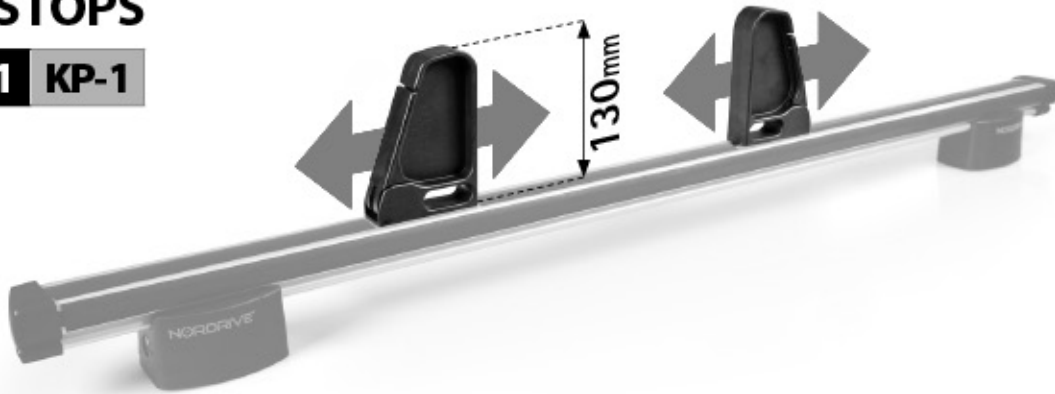

OPTIONALS

LOAD STOPS

N11031 KP-1