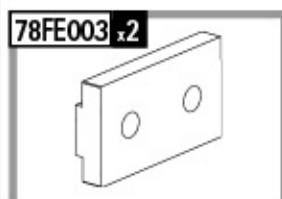

ART. N11030  
**KP-0** / **64cm**

① RULLIERA

② ROLLER KIT

① ADATTO PER

② SUITABLE FOR

**Kargo-Plus** series  
Alluminio / Aluminium

**NORDDRIVE**<sup>®</sup>  
TRANSPORT SOLUTIONS

ART. N11030  
**KP-0** / **64cm**