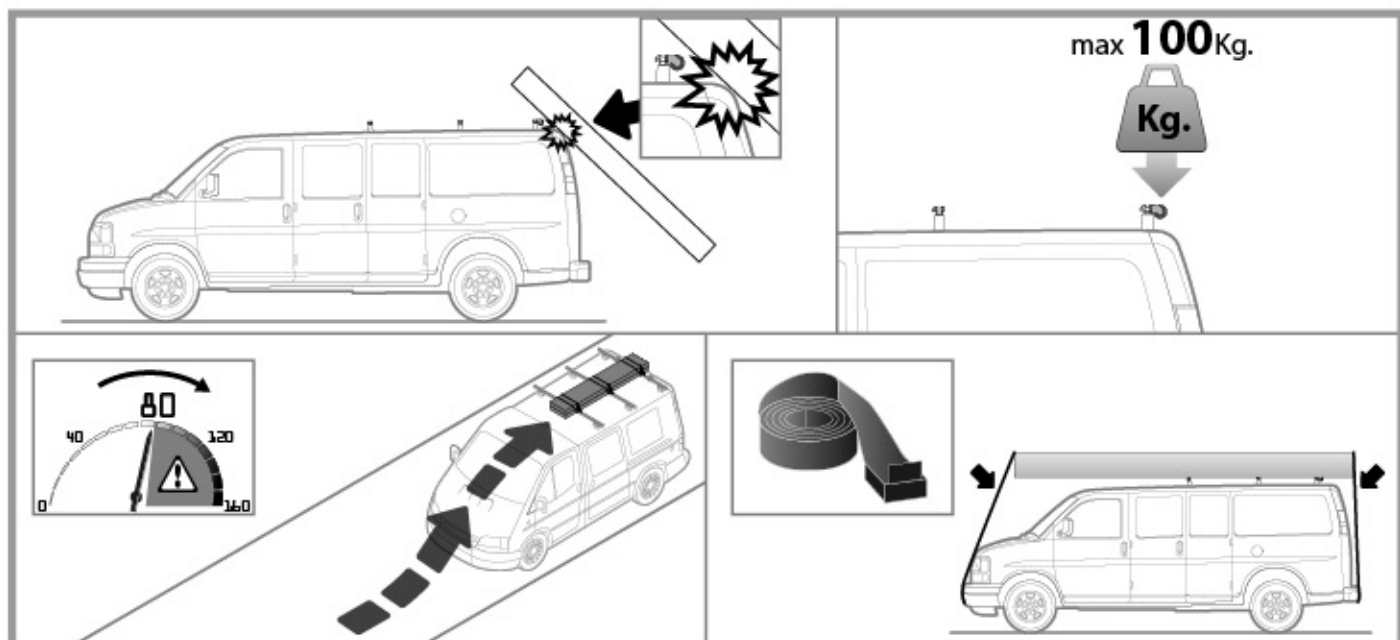

ART. N11030  
**KP-0** / **64cm**

① RULLIERA

② ROLLER KIT

① ADATTO PER

② SUITABLE FOR

**Kargo-Plus** series  
Alluminio / Aluminium

**NORDDRIVE**<sup>®</sup>  
TRANSPORT SOLUTIONS

ART. N11030  
**KP-0** / **64cm**