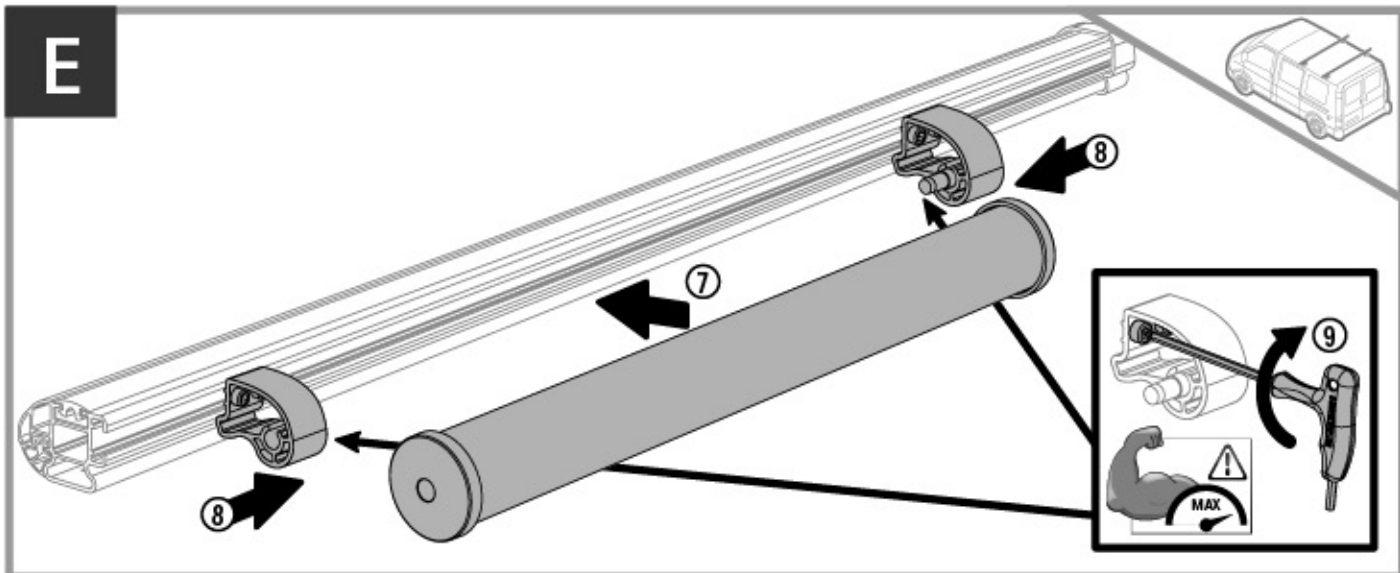

ART. N11030  
**KP-0** / **64cm**

① RULLIERA

② ROLLER KIT

① ADATTO PER

② SUITABLE FOR

**Kargo-Plus** series  
Alluminio / Aluminium

**NORDDRIVE**<sup>®</sup>  
TRANSPORT SOLUTIONS

ART. N11030  
**KP-0** / **64cm**