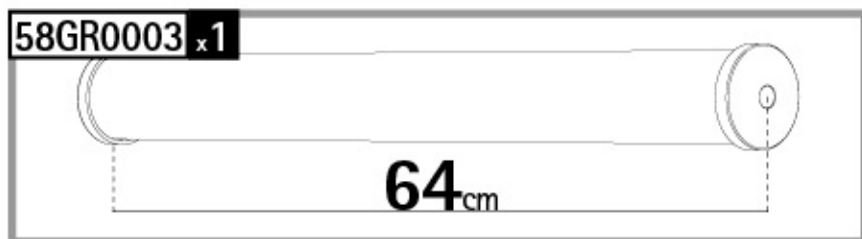

ART. N11030  
**KP-0** / **64cm**

① RULLIERA

② ROLLER KIT

① ADATTO PER

② SUITABLE FOR

**Kargo-Plus** series  
Alluminio / Aluminium

**NORDDRIVE**<sup>®</sup>  
TRANSPORT SOLUTIONS

ART. N11030  
**KP-0** / **64cm**