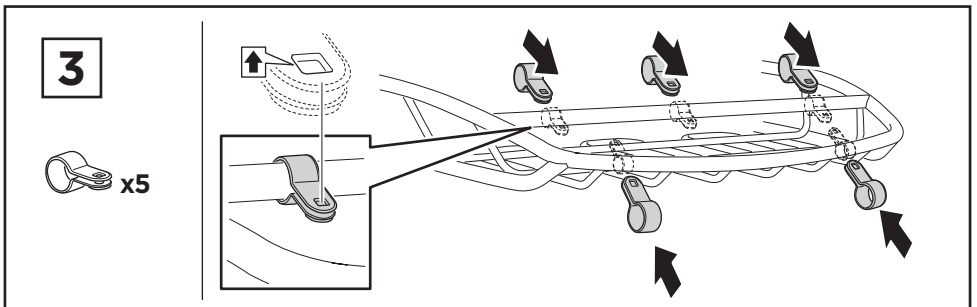

Thule Canyon XT 859XT

> Instructions

Carrier Basket

CITY CRASH
Complies with ISO norm

THULE WingBar/
AeroBlade

THULE AeroBar/
Rapid Aero

THULE SlideBar

THULE ProBar

THULE SquareBar

4

 x5

Ø20  x5

 x1

 x5

5

Min 20" / 510 mm