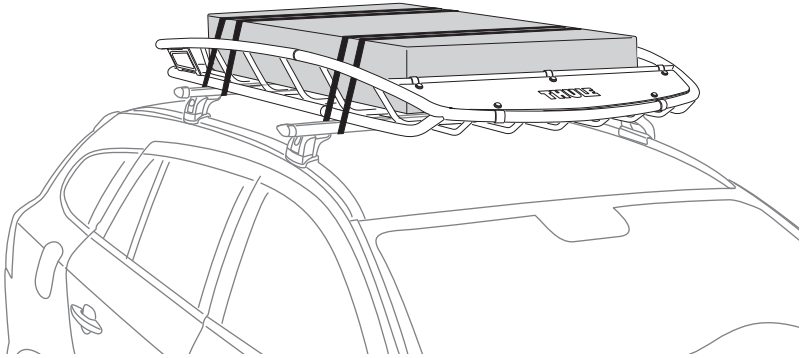

Max 3 1/2" / 90 mm

2 3/8" / 60 mm

Min 1 3/8" / 35 mm
Max 1 3/4" / 45 mm

7 **x4** **x4****A****B****C****D**

i

Thule Sweden AB, Box 69, 330 33 Hillerstorp, SWEDEN
Thule Inc., 42 Silvermine Road, Seymour, Connecticut 06483, USA