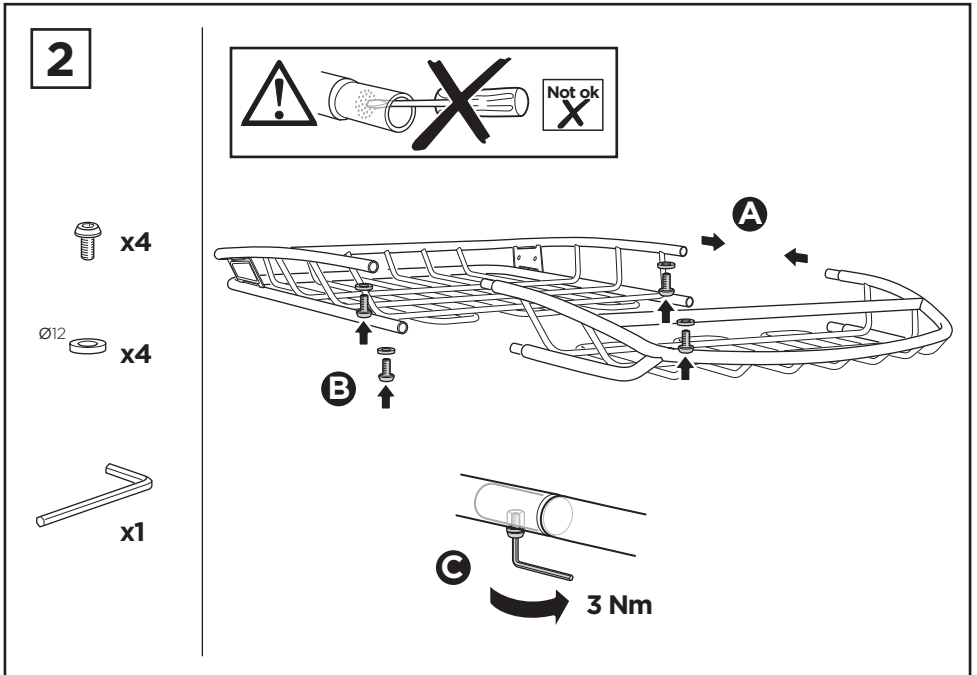

Thule Canyon XT 859XT

> Instructions

Carrier Basket

CITY CRASH
Complies with ISO norm

THULE WingBar/
AeroBlade

THULE AeroBar/
Rapid Aero

THULE SlideBar

THULE ProBar

THULE SquareBar

4

 x5

Ø20  x5

 x1

 x5

5

Min 20" / 510 mm

 x8

Ø12  x8

 x4

 x4

6a

 x4
  x4
  x4

Max 1/2" / 12 mm

Max 7/8" / 22 mm

Max 3 1/2" / 90 mm

2 3/8" / 60 mm

Min 1 3/8" / 35 mm
Max 1 3/4" / 45 mm

7 **x4** **x4****A****B****C****D**

i

Thule Sweden AB, Box 69, 330 33 Hillerstorp, SWEDEN
Thule Inc., 42 Silvermine Road, Seymour, Connecticut 06483, USA