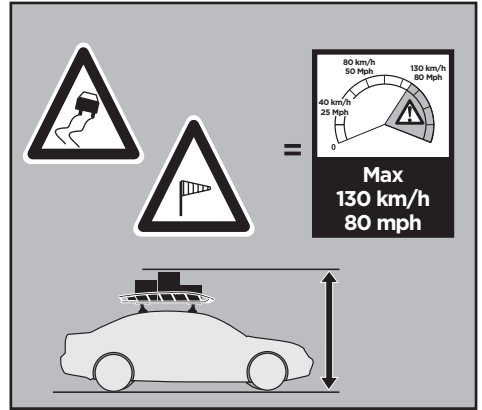

THULE AeroBar/
Rapid Aero

THULE SlideBar

THULE ProBar

THULE SquareBar