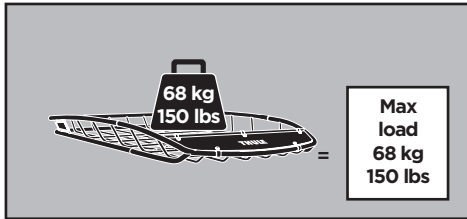

Thule Canyon XT 859XT

> Instructions

Carrier Basket

CITY CRASH
Complies with ISO norm

THULE WingBar/
AeroBlade

THULE AeroBar/
Rapid Aero

THULE SlideBar

THULE ProBar

THULE SquareBar

4

 x5

Ø20  x5

 x1

 x5

5

Min 20" / 510 mm