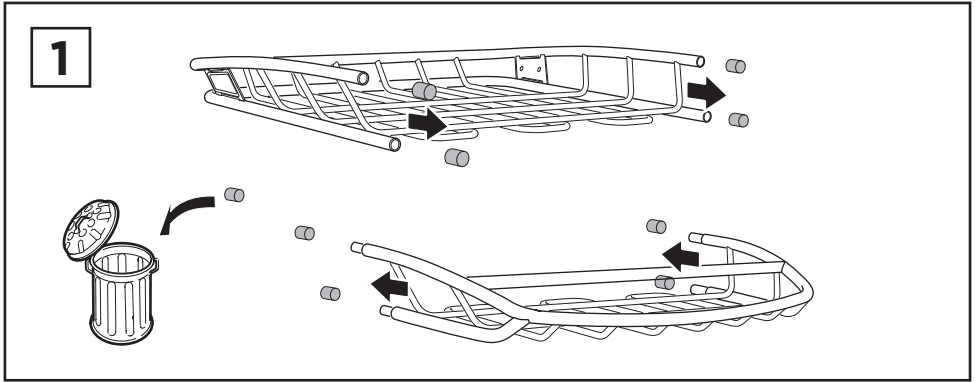

Thule Canyon XT 859XT

> Instructions

Carrier Basket

CITY CRASH
Complies with ISO norm

THULE WingBar/
AeroBlade

THULE AeroBar/
Rapid Aero

THULE SlideBar

THULE ProBar

THULE SquareBar

4

 x5

Ø20  x5

 x1

 x5

5

Min 20" / 510 mm