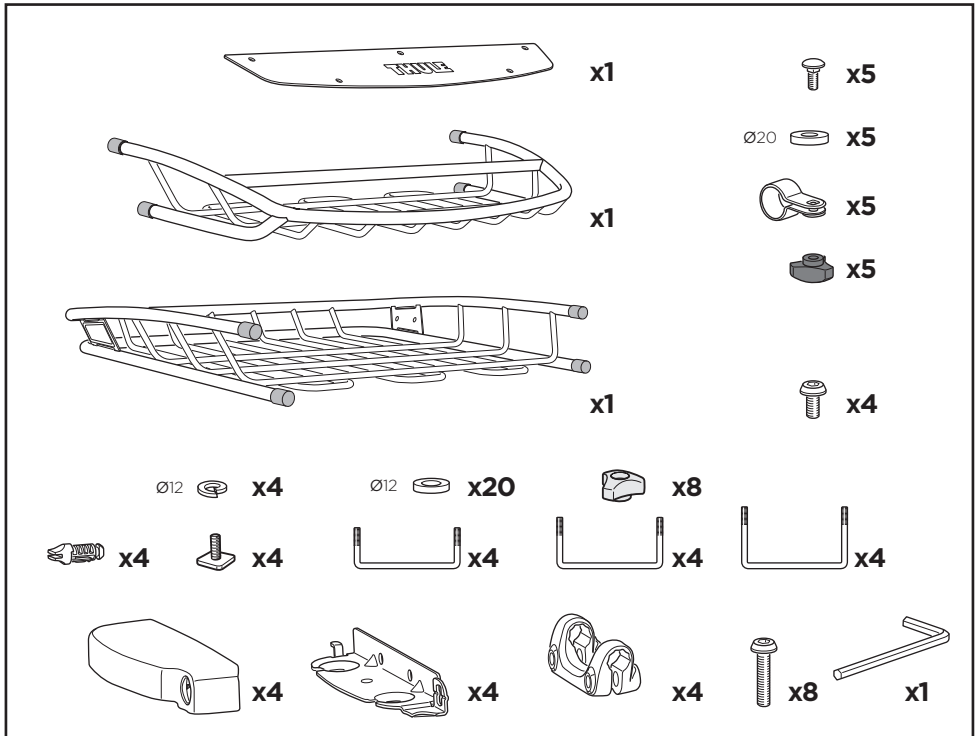

Thule Canyon XT 859XT

> Instructions

Carrier Basket

CITY CRASH
Complies with ISO norm

THULE WingBar/
AeroBlade

THULE AeroBar/
Rapid Aero

THULE SlideBar

THULE ProBar

THULE SquareBar

4

 x5

Ø20  x5

 x1

 x5

5

Min 20" / 510 mm

 x8

Ø12  x8

 x4

 x4

6a

 x4
  x4
  x4

Max 1/2" / 12 mm

Max 7/8" / 22 mm

**6b**

 x4
  x4
  x4
 $\varnothing 12$
  x8
  x8

Max 3 1/2" / 90 mm

1 5/8" / 40 mm

Min 5/8" / 15 mm
Max 1" / 25 mm

Max 3 1/2" / 90 mm

2" / 50 mm

Min 1" / 25 mm
Max 1 3/8" / 35 mm