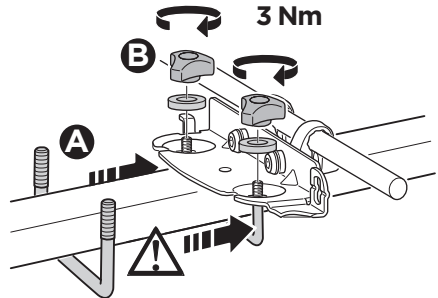

**6b**

 x4
  x4
  x4
 $\varnothing 12$
  x8
  x8

Max 3 1/2" / 90 mm

1 5/8" / 40 mm

Min 5/8" / 15 mm
Max 1" / 25 mm

Max 3 1/2" / 90 mm

2" / 50 mm

Min 1" / 25 mm
Max 1 3/8" / 35 mm

Max 3 1/2" / 90 mm

2 3/8" / 60 mm

Min 1 3/8" / 35 mm
Max 1 3/4" / 45 mm

7 **x4** **x4****A****B****C****D**

i

Thule Sweden AB, Box 69, 330 33 Hillerstorp, SWEDEN
Thule Inc., 42 Silvermine Road, Seymour, Connecticut 06483, USA