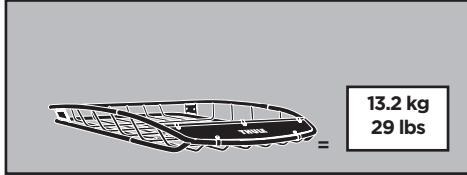

Thule Canyon XT 859XT

> Instructions

Carrier Basket

CITY CRASH
Complies with ISO norm

THULE WingBar/
AeroBlade

THULE AeroBar/
Rapid Aero

THULE SlideBar

THULE ProBar

THULE SquareBar

4

 x5

Ø20  x5

 x1

 x5

5

Min 20" / 510 mm