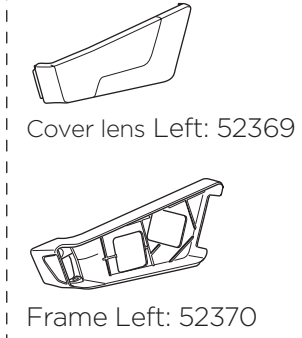

Thule EasyFold XT

THULE
SWEDEN

934

Key
No
N001-N200
Sparepart No
1500002001 - 1500002200

Key+Lock
= N.....

No
N001-N200
Sparepart No
1500001001 - 1500001200

Rubber Spring
52632

» PART OF THULE GROUP