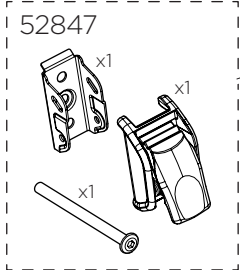

Thule EasyFold XT

THULE
SWEDEN

934

Key
No
N001-N200
Sparepart No
1500002001 - 1500002200

Key+Lock
= N.....

No
N001-N200
Sparepart No
1500001001 - 1500001200

Rubber Spring
52632

» PART OF THULE GROUP