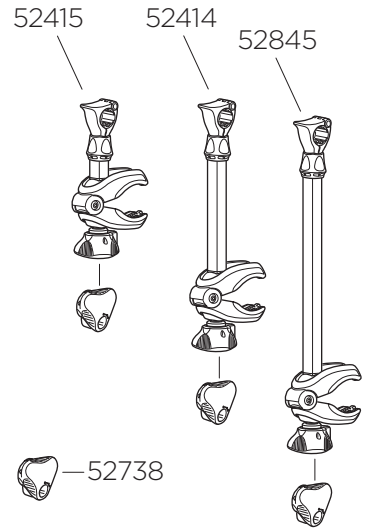

Thule EasyFold XT

THULE
SWEDEN

934

Key
No
N001-N200
Sparepart No
1500002001 - 1500002200

Key+Lock
= N.....

No
N001-N200
Sparepart No
1500001001 - 1500001200

Rubber Spring
52632

» PART OF THULE GROUP