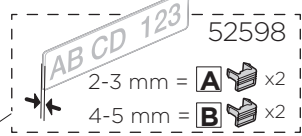

Thule EasyFold XT

THULE
SWEDEN

934

Key
No
N001-N200
Sparepart No
1500002001 - 1500002200

Key+Lock
= N.....

No
N001-N200
Sparepart No
1500001001 - 1500001200

Rubber Spring
52632

» PART OF THULE GROUP