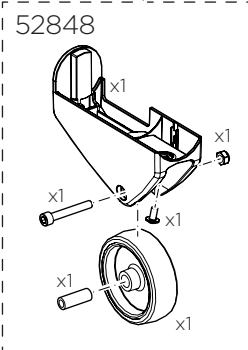

Thule EasyFold XT

THULE
SWEDEN

934

Key
No
N001-N200
Sparepart No
1500002001 - 1500002200

Key+Lock
= N.....

No
N001-N200
Sparepart No
1500001001 - 1500001200

Rubber Spring
52632

» PART OF THULE GROUP