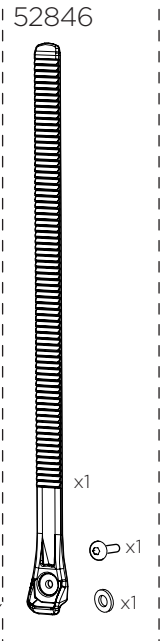

Thule EasyFold XT

THULE
SWEDEN

934

Key
No
N001-N200
Sparepart No
1500002001 - 1500002200

Key+Lock
= N.....

No
N001-N200
Sparepart No
1500001001 - 1500001200

Rubber Spring
52632

» PART OF THULE GROUP