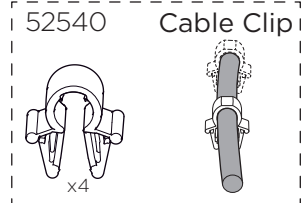

Thule EasyFold XT

THULE
SWEDEN

934

Key
No
N001-N200
Sparepart No
1500002001 - 1500002200

Key+Lock
= N.....

No
N001-N200
Sparepart No
1500001001 - 1500001200

Rubber Spring
52632

» PART OF THULE GROUP