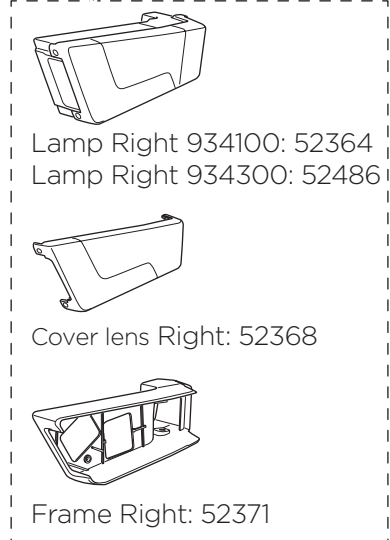

Thule EasyFold XT

THULE
SWEDEN

934

Key
No
N001-N200
Sparepart No
1500002001 - 1500002200

Key+Lock
= N.....

No
N001-N200
Sparepart No
1500001001 - 1500001200

Rubber Spring
52632

» PART OF THULE GROUP