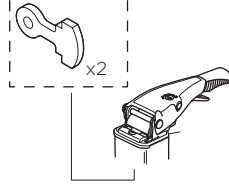

Thule EasyFold XT

THULE
SWEDEN

934

Key
No
N001-N200
Sparepart No
1500002001 - 1500002200

Key+Lock
= N.....

No
N001-N200
Sparepart No
1500001001 - 1500001200

Rubber Spring
52632

» PART OF THULE GROUP