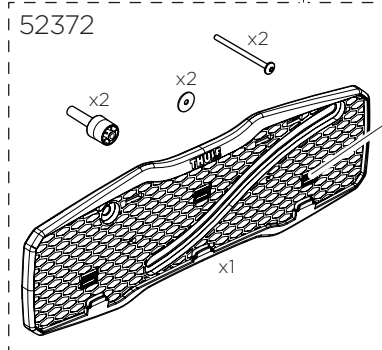

Thule EasyFold XT

THULE
SWEDEN

934

Key
No
N001-N200
Sparepart No
1500002001 - 1500002200

Key+Lock
= N.....

No
N001-N200
Sparepart No
1500001001 - 1500001200

Rubber Spring
52632

» PART OF THULE GROUP