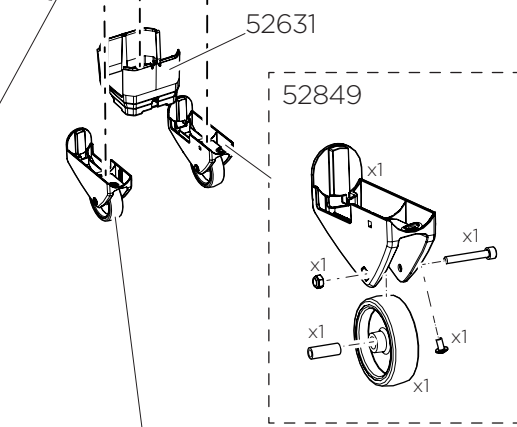

Thule EasyFold XT

THULE
SWEDEN

934

Key
No
N001-N200
Sparepart No
1500002001 - 1500002200

Key+Lock
= N.....

No
N001-N200
Sparepart No
1500001001 - 1500001200

Rubber Spring
52632

» PART OF THULE GROUP