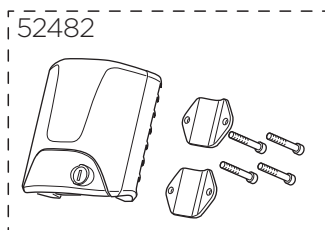

Thule RideAlong

100100, 100101, 100102

THULE
SWEDEN

52482

52483 M6x40
round frames

x4

52534 M6x55
for oval frames

x4

Key+Lock

= N....

No
N001-N200
Sparepart No
1500001001 - 1500001200

Key

No
N001-N200
Sparepart No
1500002001 - 1500002200