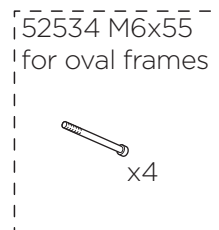

Thule RideAlong

100100, 100101, 100102

THULE
SWEDEN

52482

52483 M6x40
round frames

x4

52534 M6x55
for oval frames

x4

Key+Lock

= N....

No
N001-N200
Sparepart No
1500001001 - 1500001200

Key

No
N001-N200
Sparepart No
1500002001 - 1500002200