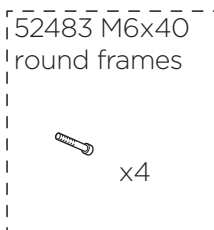

Thule RideAlong

100100, 100101, 100102

THULE
SWEDEN

52482

52483 M6x40
round frames

x4

52534 M6x55
for oval frames

x4

Key+Lock

= N....

No
N001-N200
Sparepart No
1500001001 - 1500001200

Key

No
N001-N200
Sparepart No
1500002001 - 1500002200