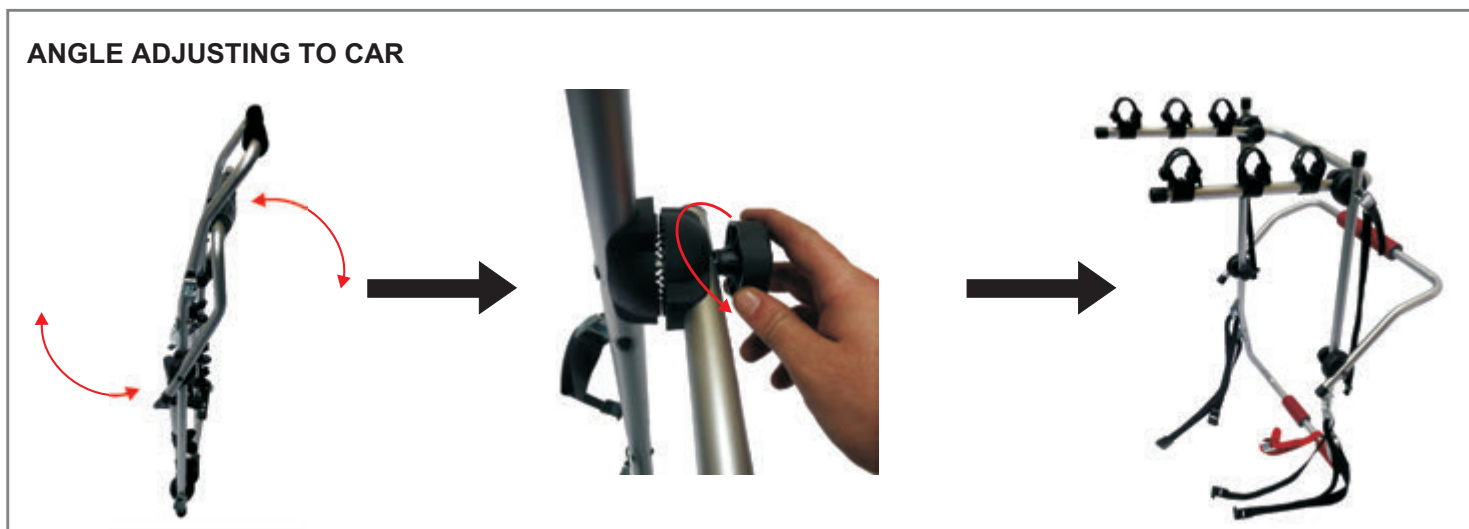

BIKE CARRIER FOR 2 OR 3 BIKES GIZA

50408 GIZA 2 SILVER, 50410 GIZA 3 SILVER
50409 GIZA 2 BLACK, 50411 GIZA 3 BLACK

SET CONTAINS

BIKE CARRIER

ANGLE ADJUSTING TO CAR

MOUNTING ON CAR

GLASS TOP DOOR - PUTTING MAIN BELTS 250CM