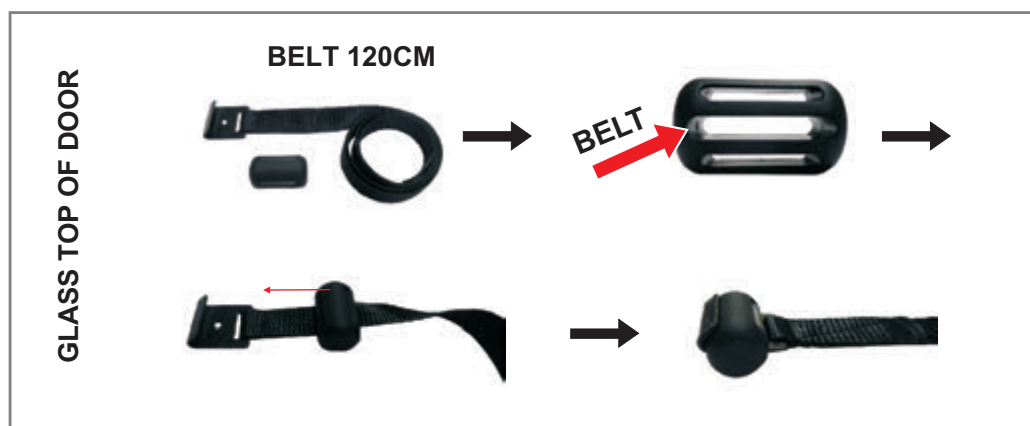

BIKE CARRIER FOR 2 OR 3 BIKES GIZA

50408 GIZA 2 SILVER, 50410 GIZA 3 SILVER
50409 GIZA 2 BLACK, 50411 GIZA 3 BLACK

SET CONTAINS

BIKE CARRIER

ANGLE ADJUSTING TO CAR

MOUNTING ON CAR

GLASS TOP DOOR - PUTTING MAIN BELTS 250CM