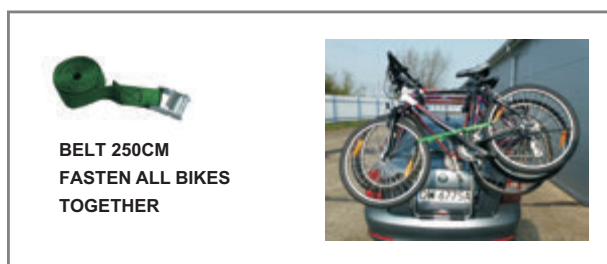

GLASS TOP DOOR - PUTTING MAIN BELTS 250CM

BIKES

www.aguri.eu