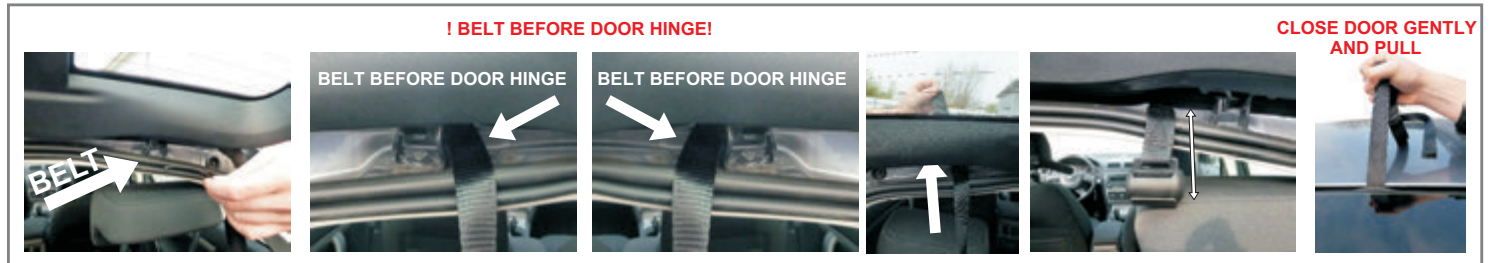

BIKE CARRIER FOR 2 OR 3 BIKES GIZA

50408 GIZA 2 SILVER, 50410 GIZA 3 SILVER
50409 GIZA 2 BLACK, 50411 GIZA 3 BLACK

SET CONTAINS

BIKE CARRIER

ANGLE ADJUSTING TO CAR

MOUNTING ON CAR

GLASS TOP DOOR - PUTTING MAIN BELTS 250CM