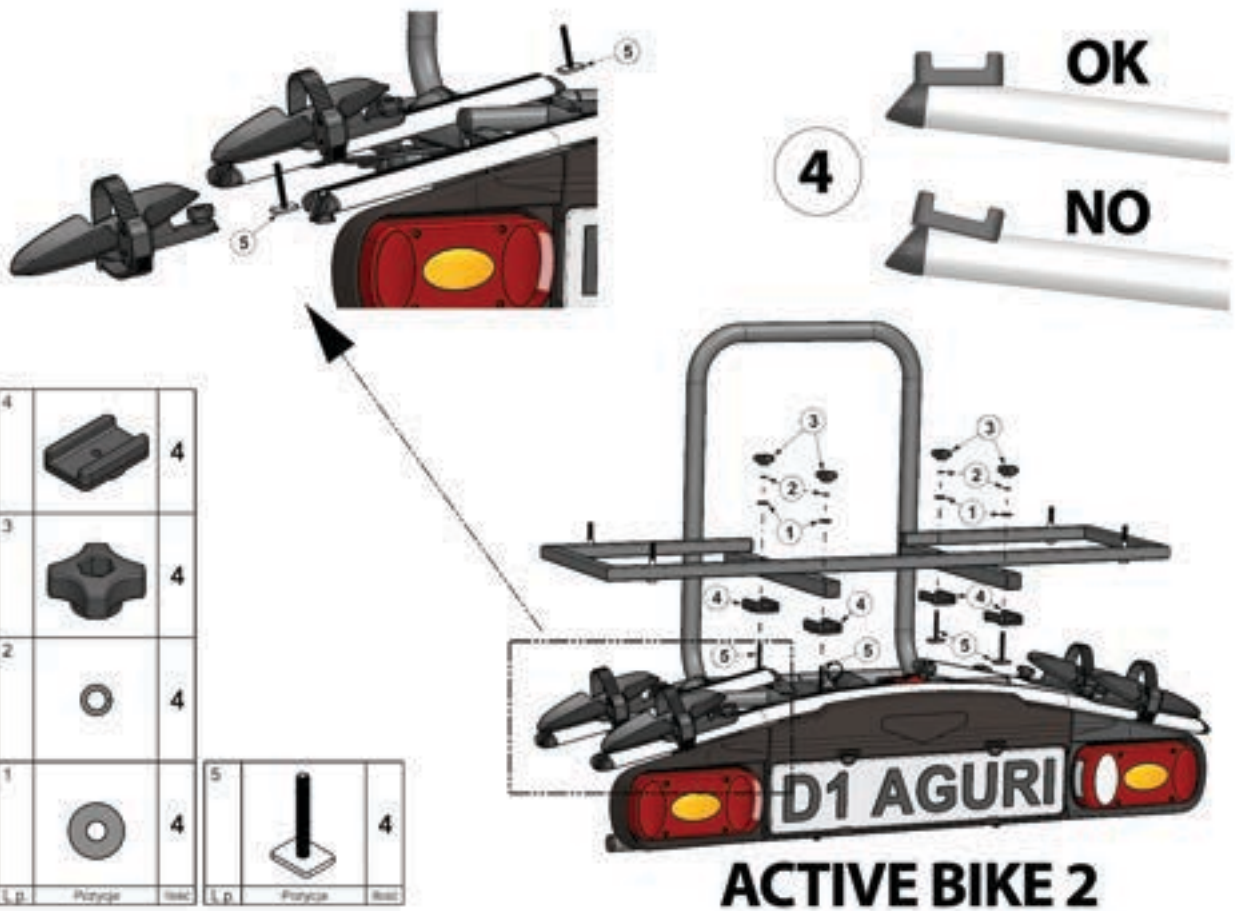

ADAPTER INSTALLATION ACTIVE BIKE 2