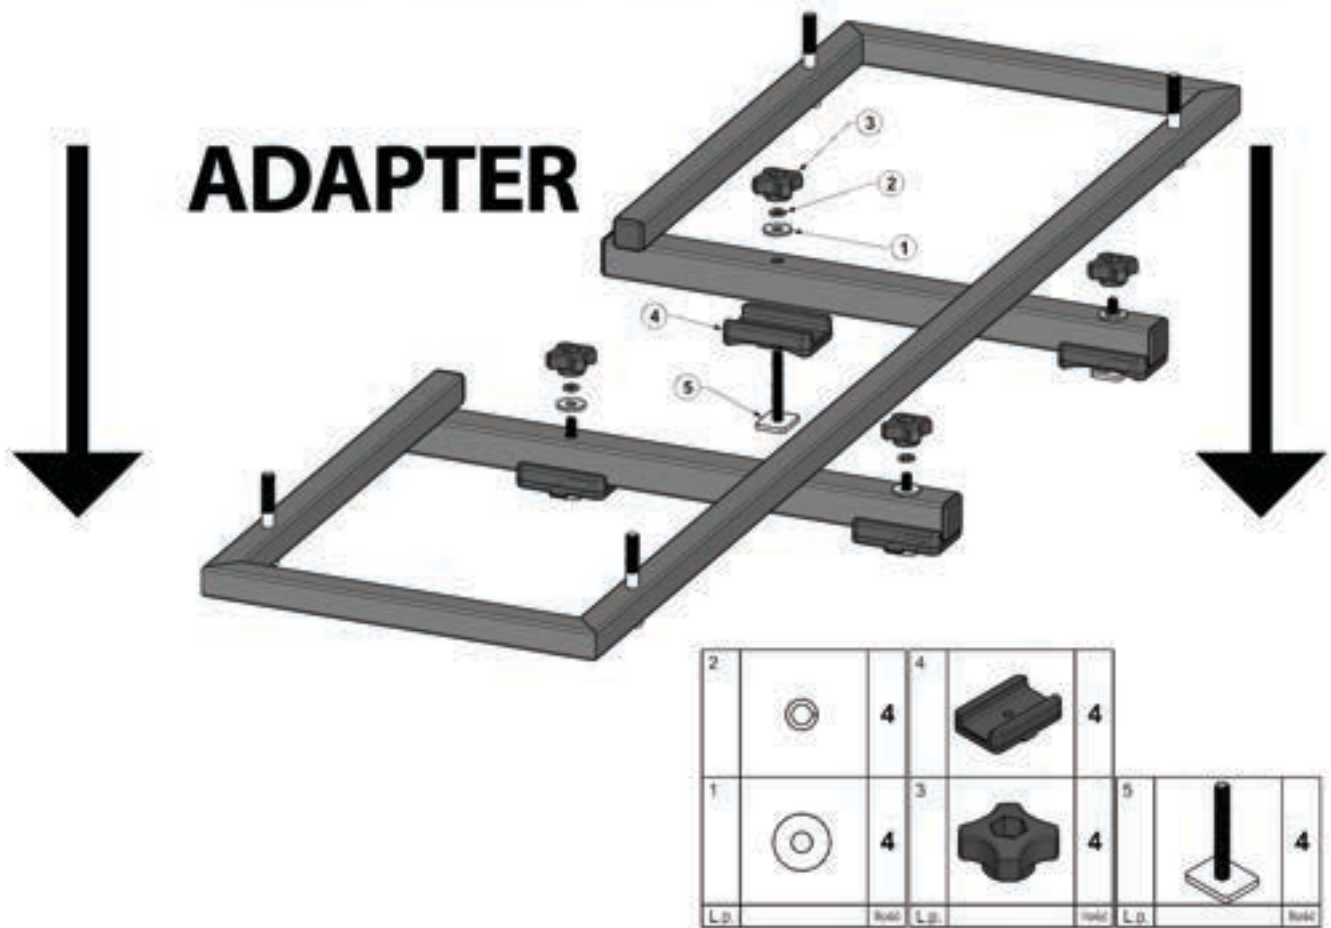

INSTALLATION PARTS FOR ACTIVE BIKE 2