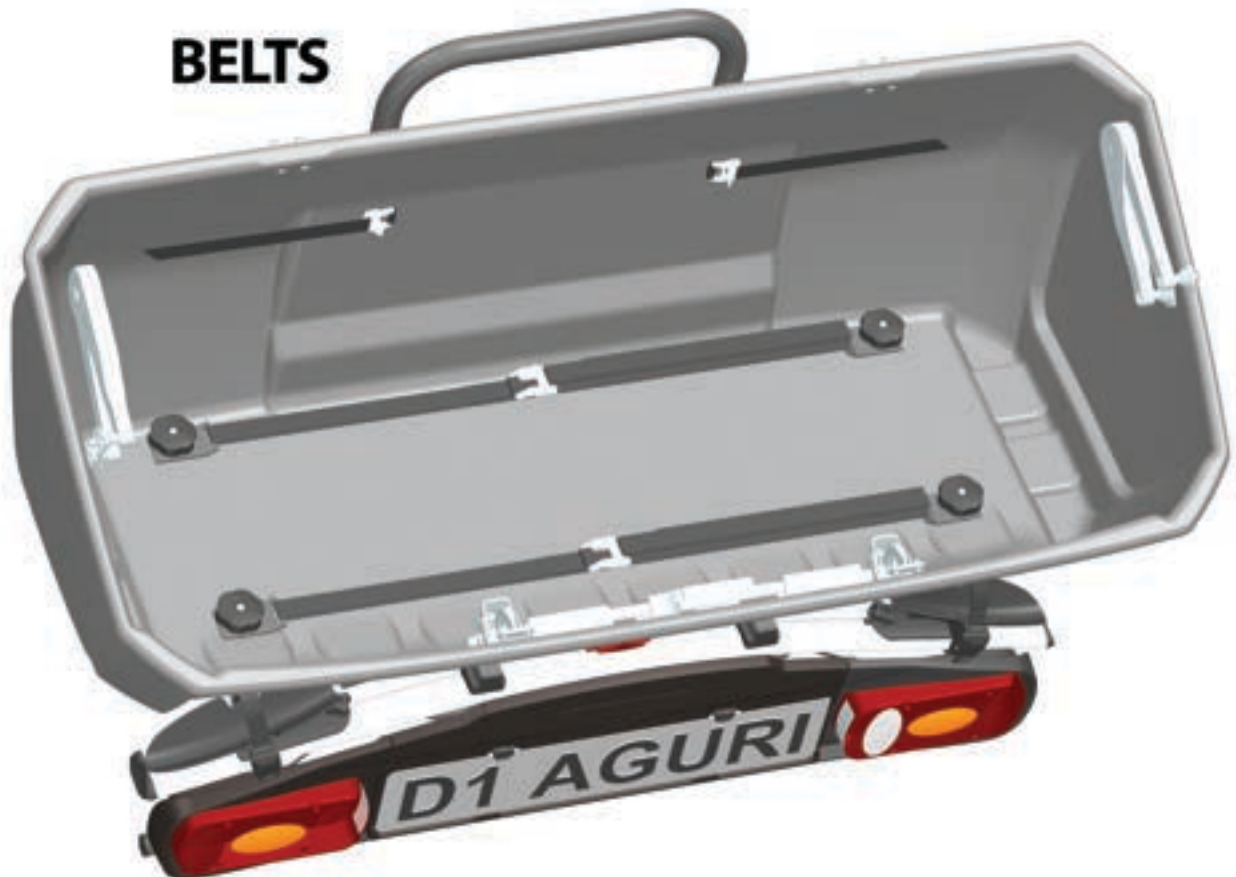

BOX TO ADAPTER INSTALLATION

1		8	2		4	3		4	4		4	5		2	6		2
L.p.		Rosc	L.p.		Rosc	L.p.		Rosc	L.p.		Rosc	L.p.		Rosc	L.p.		Rosc

BELTS